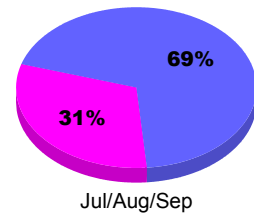

Membership Results
2010-2011

Membership
2009-2010

Month	Net Memb Goal	Actual New Memb	Actual Dropped Memb	Gain/Loss of Memb	Gain/Loss of Memb
Jul/Aug/Sep	30	7	-25	-18	28
Totals	30	7	-25	-18	28

Membership Results 2010-2011

Goal, New, Dropped, Gain/Loss

Comparison of Membership Gain/Loss

Current Year Compared to the Previous Year

Gender Comparison 2010-2011

■ Male ■ Female