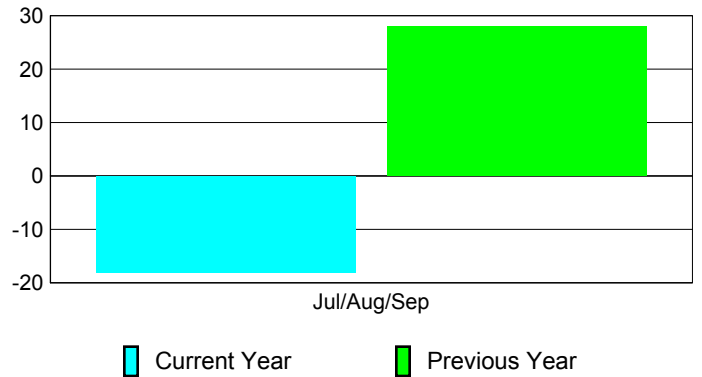

Comparison of Membership Gain/Loss

Current Year Compared to the Previous Year