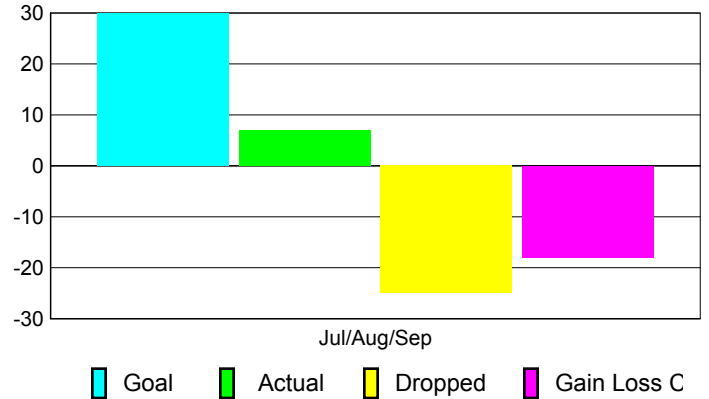

Membership Results 2010-2011

Goal, New, Dropped, Gain/Loss